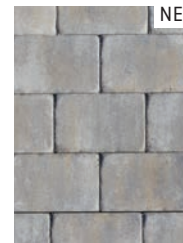

# COBBLE STONE

Imperial Cobble Granite "I" Pattern

Chestnut

Earth

Granite

Charcoal

Charlevoix

Driftwood

Sandy Beach

ENLARGED SWATCHES ON PAGE 26

AVAILABLE IN 6X9 ONLY

**NOTE**

6" x 6" and 6" x 9" are also available in 3/8" thickness as a special order.

2 3/8" x 6 1/4" x 6 1/4"

2 3/8" x 6 1/4" x 9 7/16"