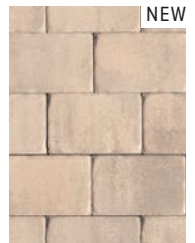

# COBBLE STONE

Imperial Cobble Granite "I" Pattern

Chestnut

Earth

Granite

Charcoal

Charlevoix

Driftwood

Sandy Beach

ENLARGED SWATCHES ON PAGE 26

AVAILABLE IN 6X9 ONLY

**NOTE**

6" x 6" and 6" x 9" are also available in 3/8" thickness as a special order.

2 3/8" x 6 1/4" x 6 1/4"

2 3/8" x 6 1/4" x 9 7/16"